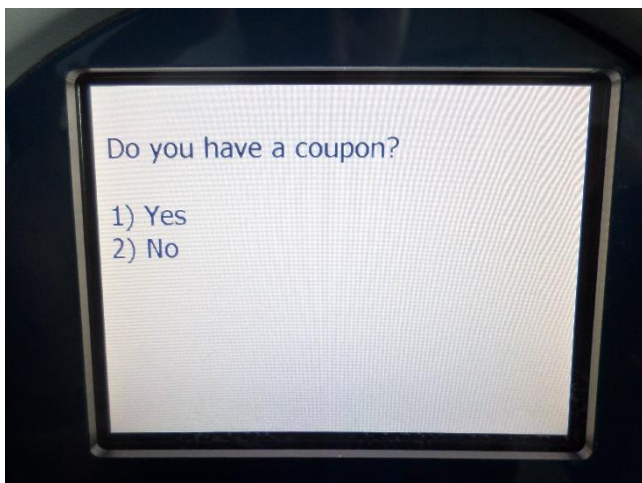

Your Coupon Code is: **70197125**

**Steps to use coupon code:**

After parking your vehicle and **taking down your license plate number**, proceed to one of the parking payment machines located in front of the North and South Towers of the Stueckle Sky Center, next to Caven Williams Sports Complex, in front of the Kinesiology Building, or in front of Lobby 2 of Taco Bell Arena. **Press any key to begin.**

**Enter your License Plate (Do not enter sample numbers shown in picture).**

**Select 1) Purchase Ticket.**

**Select 2) \$2.50 per hour (You will not be charged for parking.)**

**Enter amount of hours you will be staying and press the OK button. (We recommend overestimating your stay up to 18 hours.)**