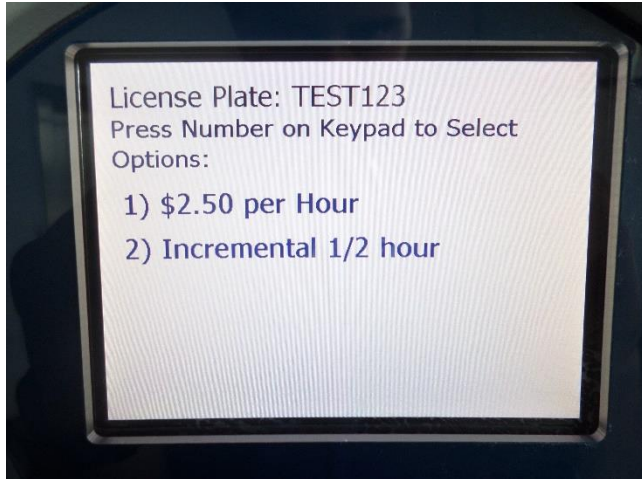

Select 2) $2.50 per hour (You will not be charged for parking.)