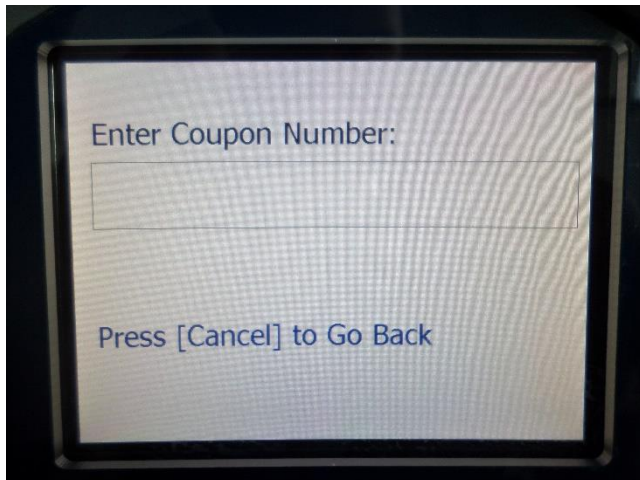

Type in your coupon code:
70197125 and press OK to
continue.