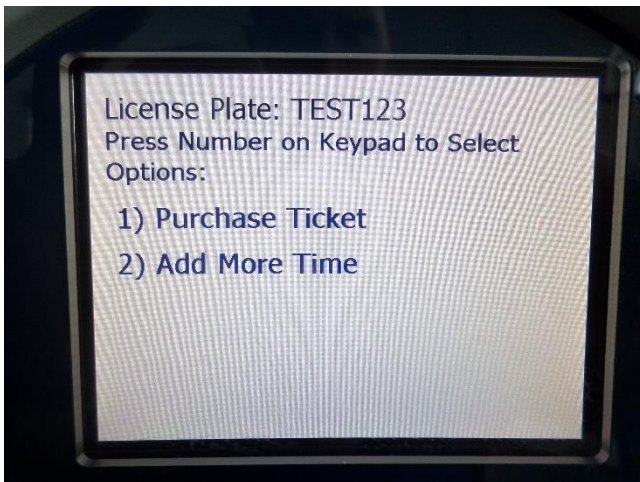

Select 1) Purchase Ticket.