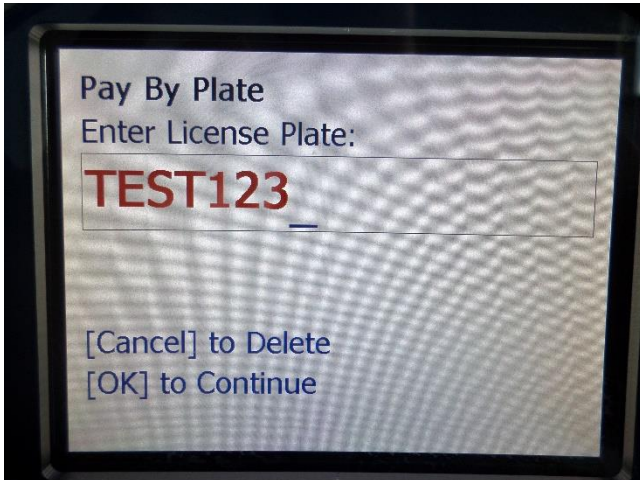

**BOISE STATE UNIVERSITY PARKING DIRECTIONS AND INSTRUCTIONS –  
West Stadium**

**Important:** You may park in any space, but need to make note of your **license plate number** before going to the payment machines.

Your Coupon Code is: **70197125**

**Steps to use coupon code:**

After parking your vehicle and **taking down your license plate number**, proceed to one of the parking payment machines located in front of the North and South Towers of the Stueckle Sky Center, next to Caven Williams Sports Complex, in front of the Kinesiology Building, or in front of Lobby 2 of Taco Bell Arena. **Press any key to begin.**