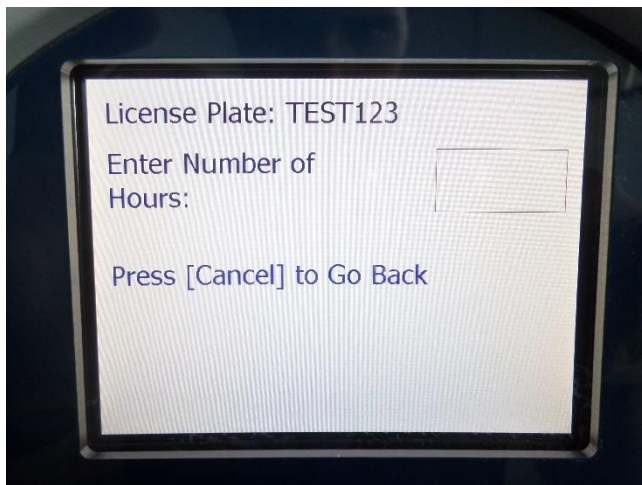

Your Coupon Code is: **70197125**

**Steps to use coupon code:**

After parking your vehicle and **taking down your license plate number**, proceed to one of the parking payment machines located in front of the North and South Towers of the Stueckle Sky Center, next to Caven Williams Sports Complex, in front of the Kinesiology Building, or in front of Lobby 2 of Taco Bell Arena. **Press any key to begin.**

**Enter your License Plate (Do not enter sample numbers shown in picture).**

**Select 1) Purchase Ticket.**

**Select 2) \$2.50 per hour (You will not be charged for parking.)**

**Enter amount of hours you will be staying and press the OK button. (We recommend overestimating your stay up to 18 hours.)**